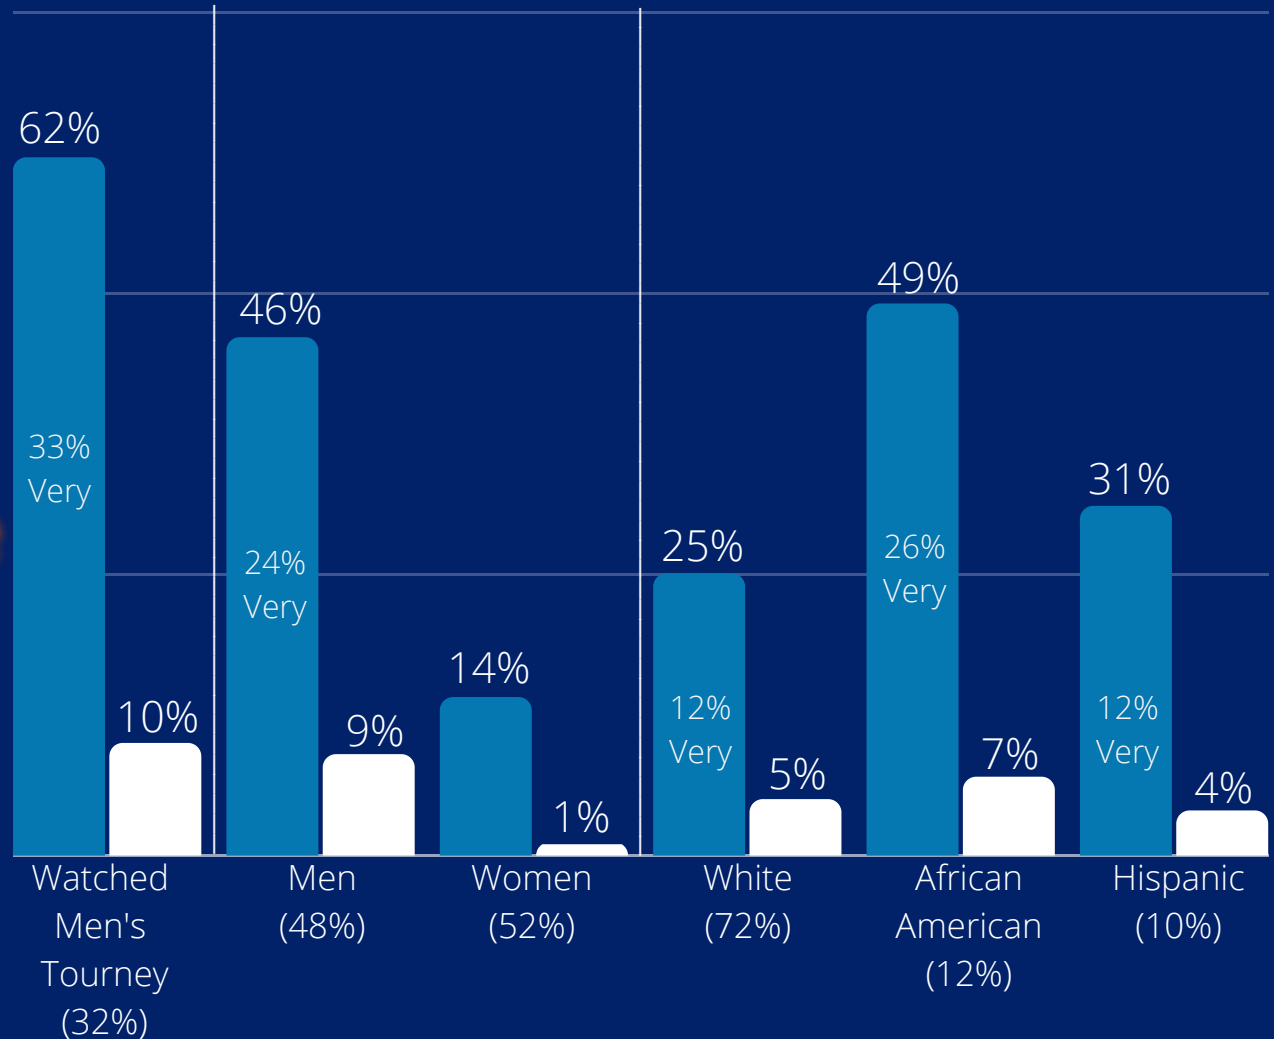

Don't let the boos from opposing fans fool you! Coach K is pretty popular nationally, with an image of 29% favorable/5% unfavorable. K is especially popular with men and Af Ams.

■ Favorable ■ Unfavorable

Overall ID/Image

57% Heard Of  
29% Favorable  
5% Unfavorable

Do you have a favorable or unfavorable impression of Duke University's Coach K, or don't you have an opinion of him one way or another?